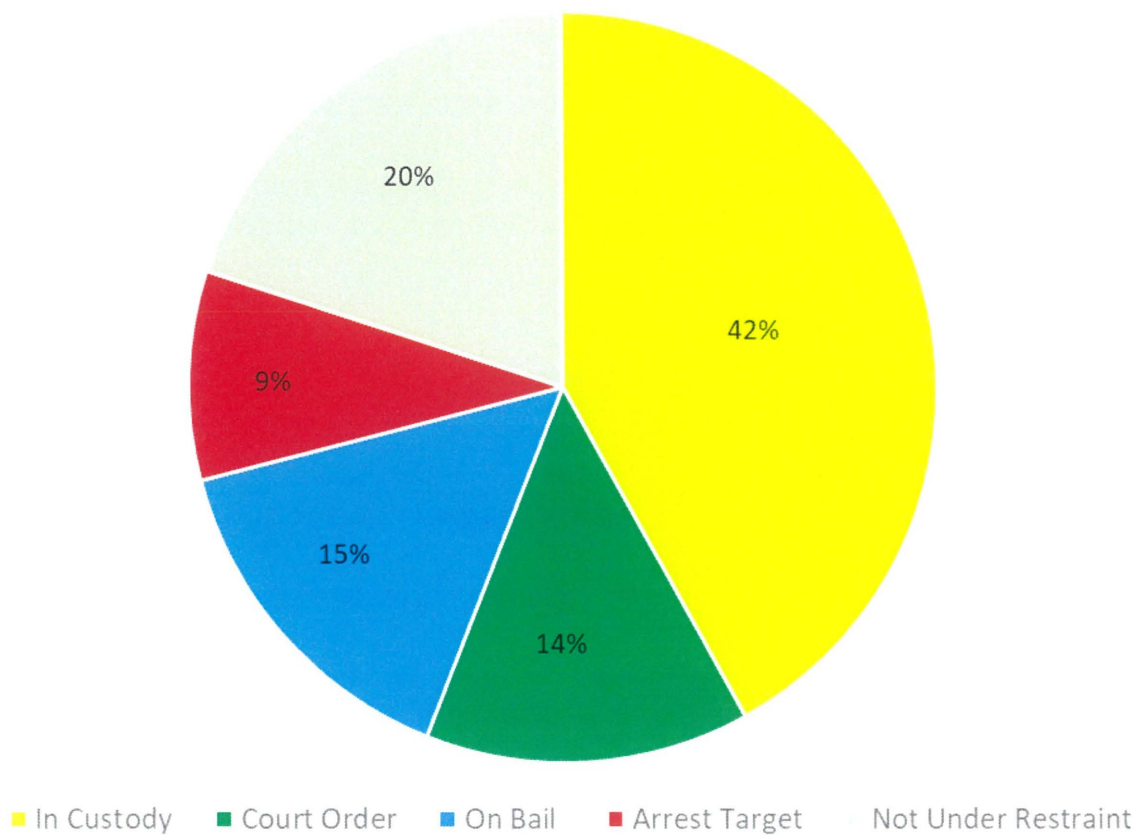

15. Restraint History (Figure 6)

Figure 6 – “A. WALKER: Restraint History” is a breakdown of AW’s restraint history between 1 January 2014 and 9 November 2019.

A. WALKER: RESTRAINT HISTORY

Figure 6

16. Restraint History – Annual Statistics (Figure 7)

Figure 7: “A. WALKER – Restraint History – Annual” is a breakdown of AW’s restraint history by calendar year from 2014 to 2019.

Figure 7