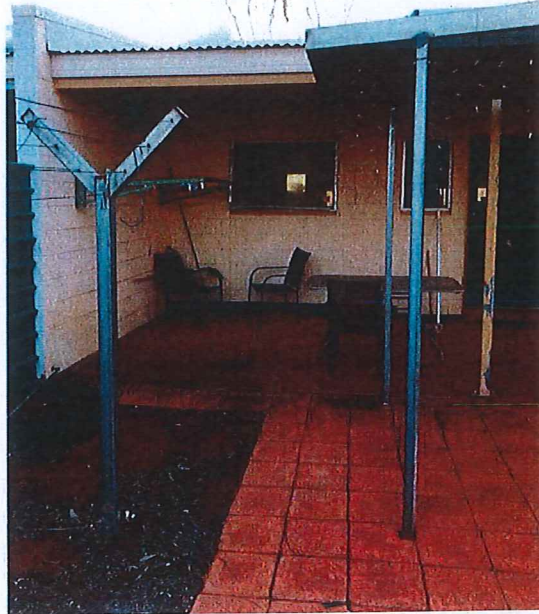

PHOTO INDEX
PROMIS: 9126489

Annexure CH01

PROMIS No: 9126489

Date: 28/11/2019

Offence: Unlawful Entry
Stealing

Offender: U/K

PHOTO INDEX
PROMIS: 9126489

Photograph 1:
Damage to ceiling of rear
verandah

Photo Taken :SC1C
HAND

[Handwritten signature]

PHOTO INDEX
PROMIS: 9126489

Photograph 2:
POE Kitchen window.
View from outside

Handwritten signature or initials

PHOTO INDEX
PROMIS: 9126489

Photograph 3: POE -
taken from inside kitchen

Photograph 4: Developed
print located at POE on
the inside of the kitchen
window frame

OK

PHOTO INDEX
PROMIS: 9126489

**Photograph 5: Overall
view of the POE**

Handwritten signature or initials.