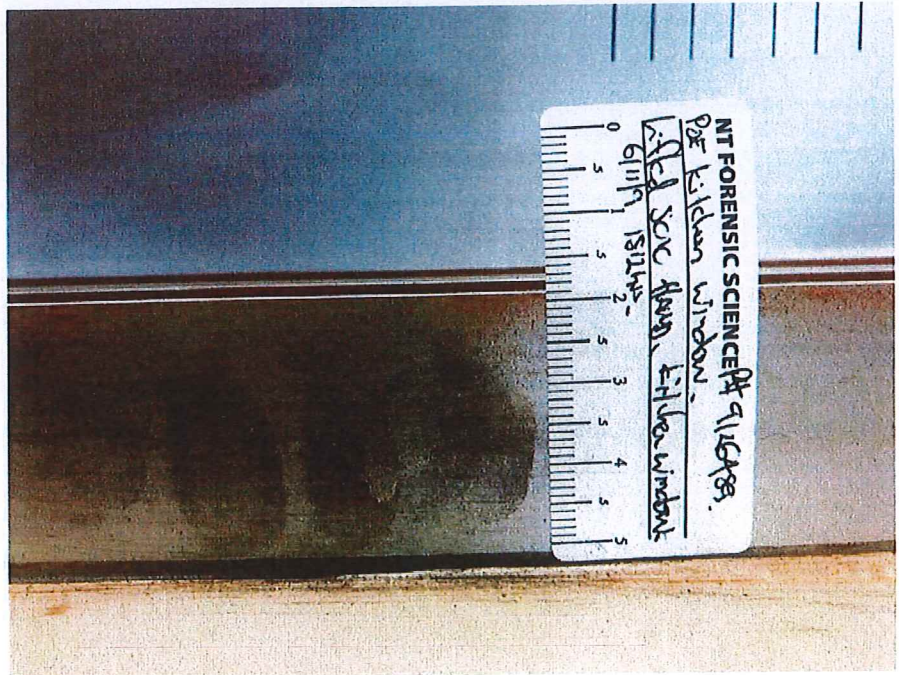

PHOTO INDEX
PROMIS: 9126489

Annexure CH01

PROMIS No: 9126489

Date: 28/11/2019

Offence: Unlawful Entry
Stealing

Offender: U/K

PHOTO INDEX
PROMIS: 9126489

Photograph 1:
Damage to ceiling of rear
verandah

Photo Taken :SC1C
HAND

[Handwritten signature]

PHOTO INDEX
PROMIS: 9126489

Photograph 2:
POE Kitchen window.
View from outside

Handwritten signature or initials

PHOTO INDEX
PROMIS: 9126489

Photograph 3: POE -
taken from inside kitchen

Photograph 4: Developed
print located at POE on
the inside of the kitchen
window frame

OK

PHOTO INDEX
PROMIS: 9126489

**Photograph 5: Overall
view of the POE**

Handwritten signature or initials.